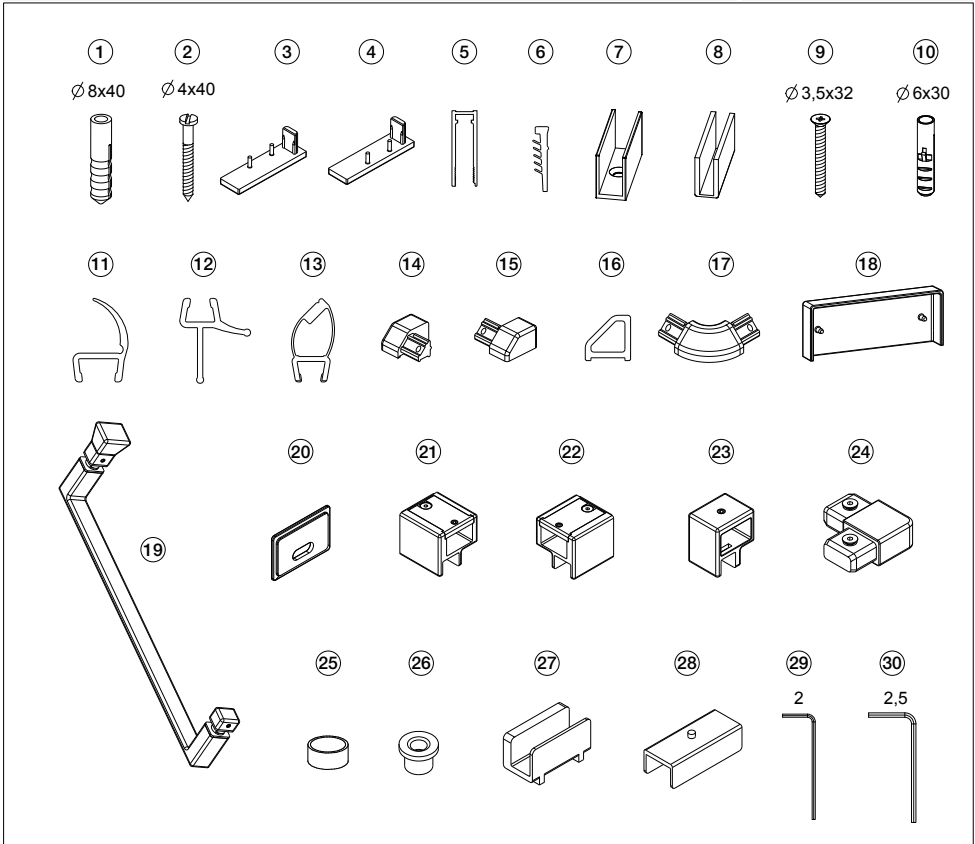

1	2	3	4	5	6	7	8	9	10	11	12	13	14	15	16	17	18	19	20	21	22	23	24	25	26	27	28	29	30
KN4/SPACE	8	8	1	1	2	2+1	2	2	2	2	2	1+1	2	1	1	2	1	8	2	2	1	1	2	1	4	16	2	2	1	1
KP4/SPACE	8	8	1	1	2	2+1	2	2	2	2	2	1+1	2	1	1	1	—	8	2	2	1	1	2	—	4	16	2	2	1	1
KPP/SPACE	8	8	1	1	2	2+1	2	2	2	2	2	1+1	2	1	1	1	—	8	2	2	1	1	2	—	4	16	2	2	1	1